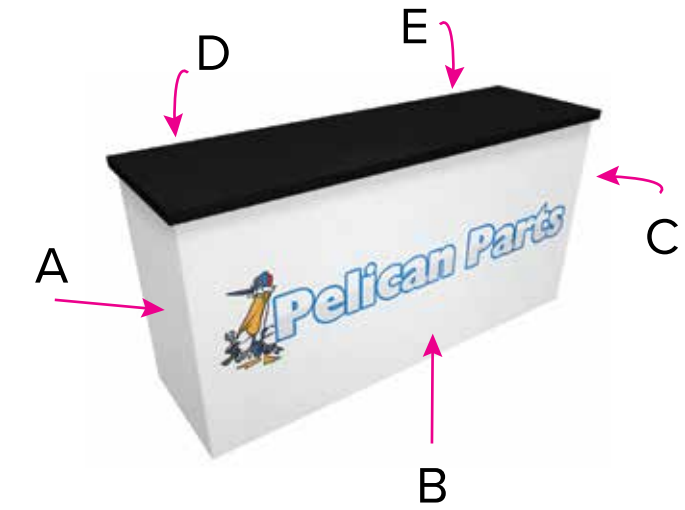

Graphic Template
 Large Counter - 1/4" Sintra
 Dual Front Panel Version

1/4" of graphic perimeter is hidden by extrusion

NOTE: All Raster Art (jpg, tiff,psd, png, etc.) must be at least 100 dpi at print size.
 Standard kits are often customized. Please check with Customer Service to ensure that this template matches your specific job.

Graphic Template
 Large Counter - 1/4" Sintra
 Single Front Panel Version

1/4" of graphic perimeter is hidden by extrusion

NOTE: All Raster Art (jpg, tiff, psd, png, etc.) must be at least 100 dpi at print size.
 Standard kits are often customized. Please check with Customer Service to ensure that this template matches your specific job.