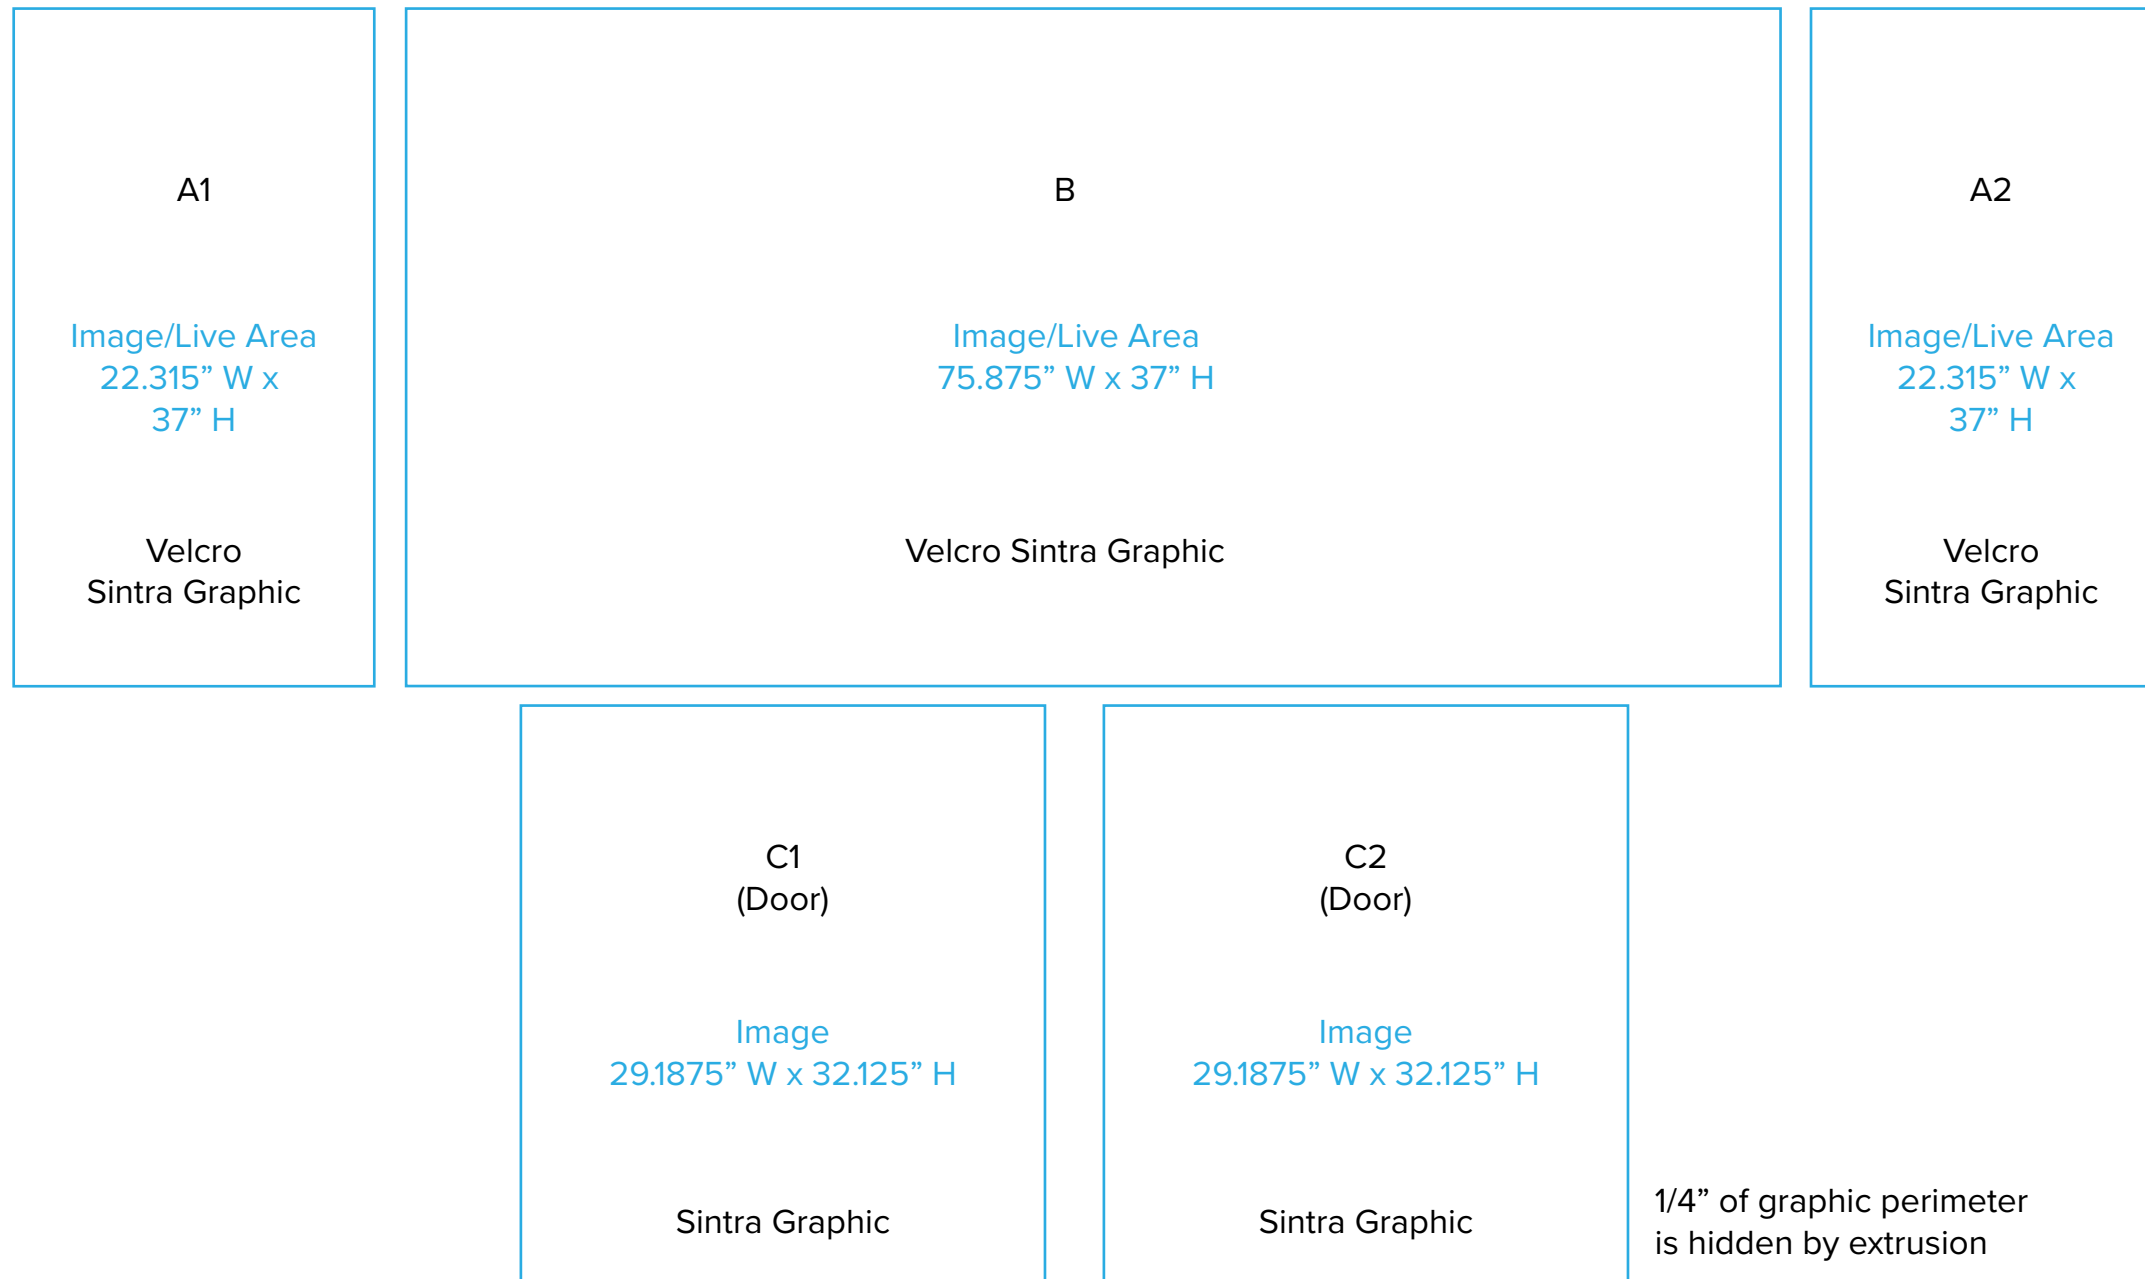

Graphic Template
 Large Counter - 1/4" Sintra
 Dual Front Panel Version

1/4" of graphic perimeter is hidden by extrusion

NOTE: All Raster Art (jpg, tiff,psd, png, etc.) must be at least 100 dpi at print size.
 Standard kits are often customized. Please check with Customer Service to ensure that this template matches your specific job.

Graphic Template
 Large Counter - 1/4" Sintra
 Single Front Panel Version

1/4" of graphic perimeter is hidden by extrusion

NOTE: All Raster Art (jpg, tiff, psd, png, etc.) must be at least 100 dpi at print size.
 Standard kits are often customized. Please check with Customer Service to ensure that this template matches your specific job.